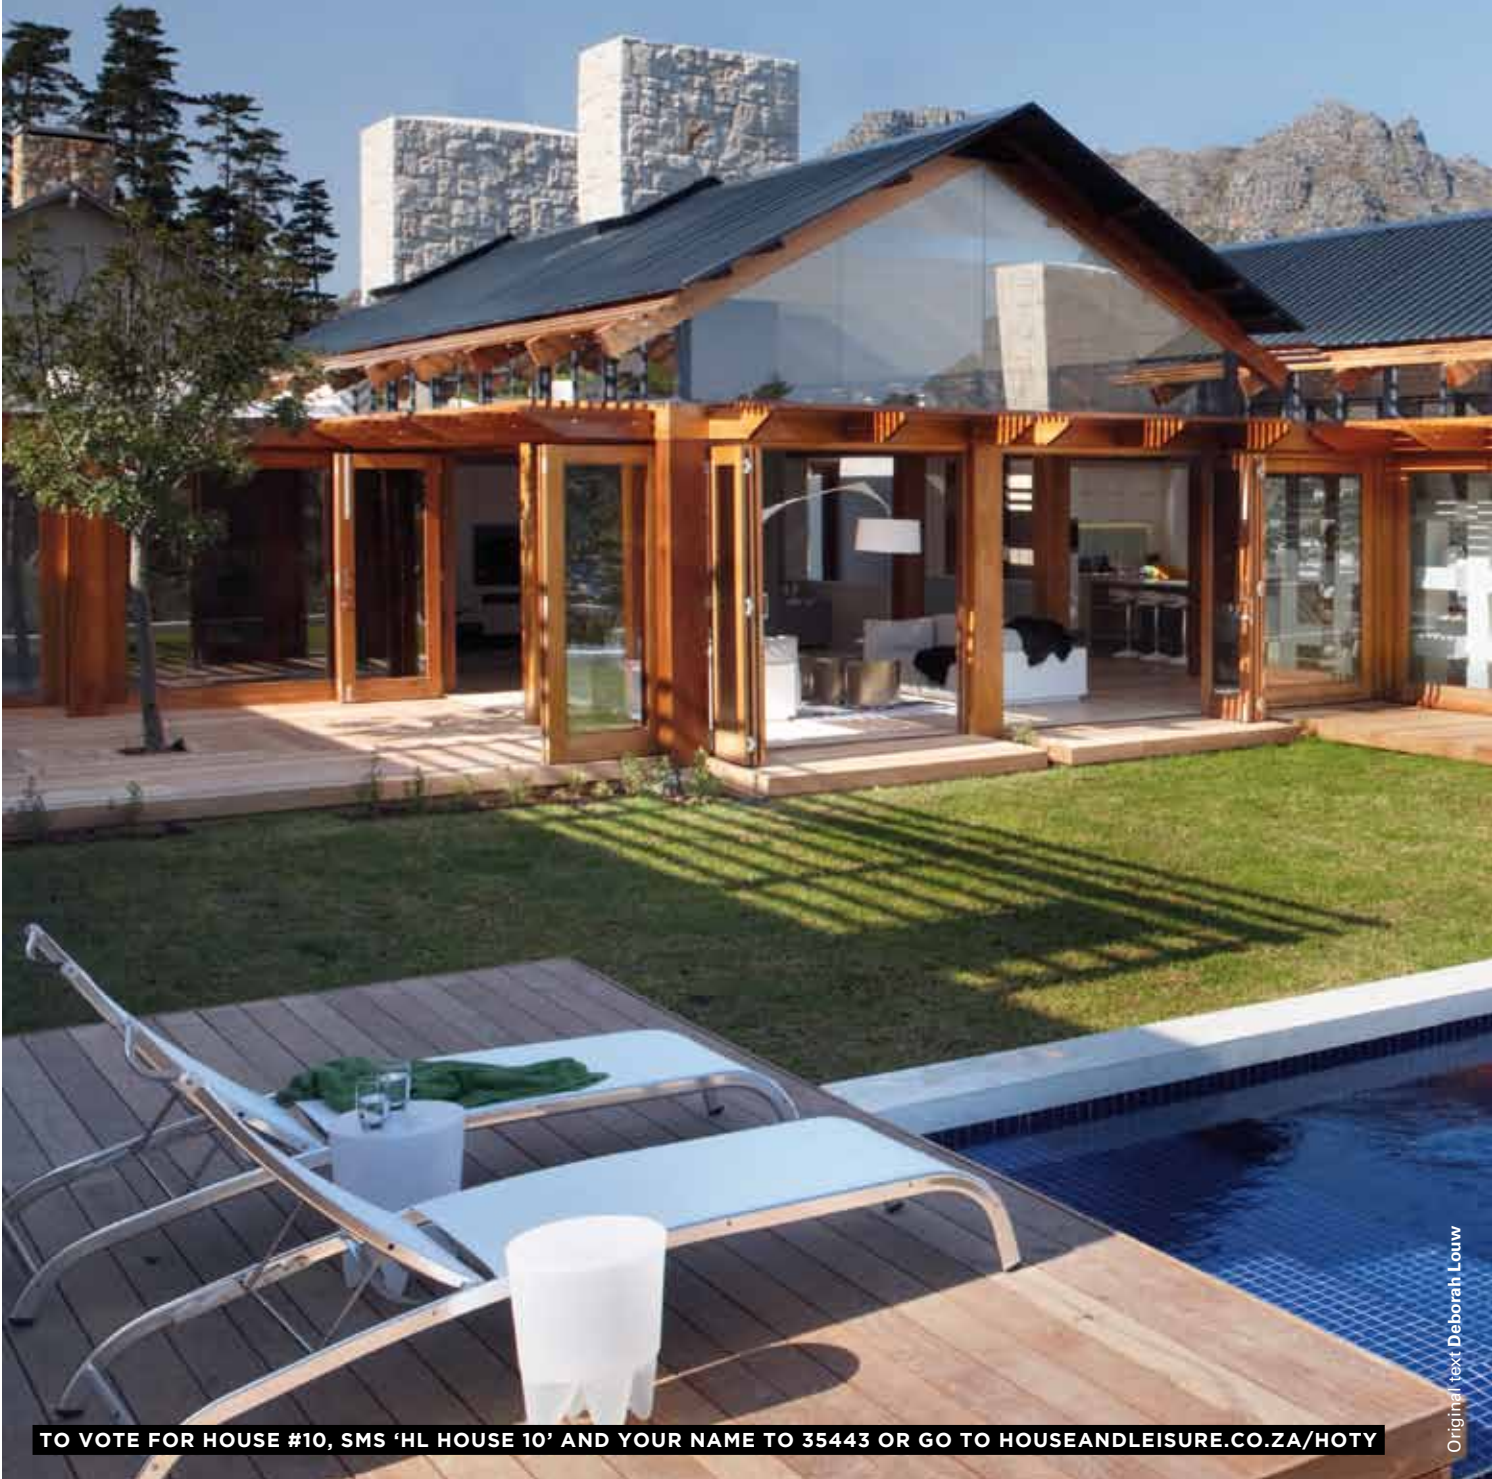

HOUSE #10

out in the open

An airy, contemporary Hout Bay property is an imaginative reflection of its wooded mountainside environment

Styling Jeanne Botes Photographs Micky Hoyle

TO VOTE FOR HOUSE #10, SMS 'HL HOUSE 10' AND YOUR NAME TO 35443 OR GO TO HOUSEANDLEISURE.CO.ZA/HOTY

Hugging a 150-metre contour line, this residential-estate home in Cape Town's Hout Bay comprises a series of linked pavilions against a dramatic backdrop.

WHEN November 2011

ISSUE Summer

WHERE Hout Bay, Cape Town

WHAT A spacious house in a residential estate with a panoramic view of all of Hout Bay and beyond... The sharply sloping site was just one of the structural challenges that faced the owner; bringing the project to fruition took a team effort, from architect Paolo Deliperi to M+M Space Design's Mark and Michele Metior. The dominant materials – timber, steel and glass – give it a contemporary feel, while inside it's all silky hi-tech function and form. When the exterior doors are folded away, the home resembles a massive outdoor courtyard.

WHO Paolo Deliperi, pdarchitect.co.za; M+M Space Design, mmdesigns.co.za

‘THE MOST MEMORABLE MOMENT WAS FEELING HOW, THROUGH NATURAL CROSS-VENTILATION, THE BUILDING COULD “BREATHE” IN THE HOTTEST DAY OF THE YEAR’ – *Paolo Deliperi, architect*